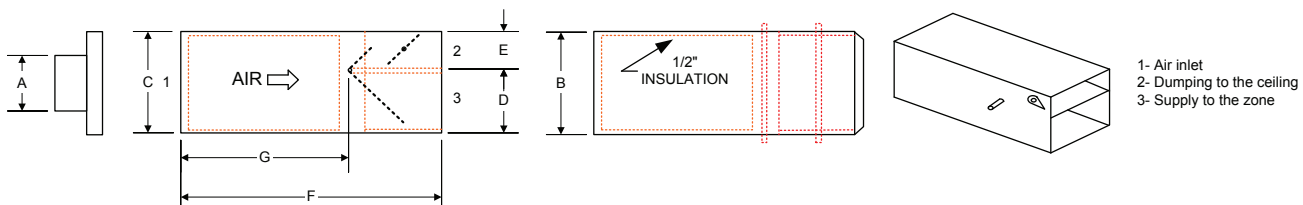

Model	Recommended Flow CFM (l/s)	Air Velocity FPM (m/s)	A Inlet Collar	B Width	C Total Height	D Supply Height	E Dumping Height	F Total Length	G Chamber Length	Weight LBS (kg)
PL-DB406	200 (95)	1018 (5.17)	6" round (152mm)	12" (305mm)	10" (254mm)	7" (178mm)	3" (76mm)	24" (610mm)	16" (406mm)	22 (9.98)
PL-DB408	350 (165)	1003 (5.09)	8" round (203mm)	12" (305mm)	10" (254mm)	7" (178mm)	3" (76mm)	24" (610mm)	16" (406mm)	22 (9.98)
PL-DB409	450 (210)	1019 (5.17)	9" round (229mm)	12" (305mm)	10" (254mm)	7" (178mm)	3" (76mm)	24" (610mm)	16" (406mm)	22 (9.98)
PL-DB410	500 (236)	950 (4.83)	10" oval (254mm)	12" (305mm)	10" (254mm)	7" (178mm)	3" (76mm)	24" (610mm)	16" (406mm)	22 (9.98)
PL-DB810	550 (260)	1008 (5.12)	10" oval (254mm)	22" (559mm)	10" (254mm)	7" (178mm)	3" (76mm)	24" (610mm)	16" (406mm)	33 (14.97)
PL-DB812	800 (375)	1019 (5.17)	12" oval (305mm)	22" (559mm)	10" (254mm)	7" (178mm)	3" (76mm)	24" (610mm)	16" (406mm)	34 (15.42)
PL-DB1214	1100 (520)	1029 (5.23)	14" oval (356mm)	28" (711mm)	12" (305mm)	8" (203mm)	4" (102mm)	30" (762mm)	18" (457mm)	48 (21.77)
PL-DB1616	1400 (660)	1003 (5.09)	16" oval (406mm)	32" (813mm)	13" (330mm)	9" (229mm)	4" (102mm)	36" (914mm)	18" (457mm)	48 (21.77)
PL-DB2018	1800 (850)	1018 (4.34)	18" oval (458mm)	36" (914mm)	14.5" (368mm)	9.5" (241mm)	5" (127mm)	36" (914mm)	24" (610mm)	51 (23.13)
PL-DB2520	2500 (1180)	1280 (5.46)	20" oval (508mm)	42.5" (1080mm)	17" (431mm)	10" (254mm)	6" (152.4mm)	42.5" (1079mm)	24" (610mm)	66 (29.93)