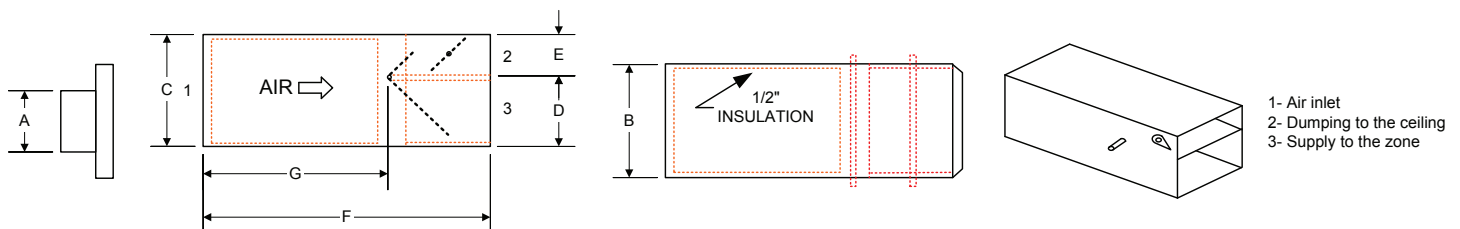

Model	Recommended Flow CFM (l/s)	Air Velocity FPM (m/s)	A Inlet Collar	B Width	C Total Height	D Supply Height	E Dumping Height	F Total Length	G Chamber Length	Weight LBS (kg)
PL-DB406	200 (95)	1018 (5.17)	6" round (152mm)	12" (305mm)	10" (254mm)	7" (178mm)	3" (76mm)	24" (610mm)	16" (406mm)	22 (9.98)
PL-DB408	350 (165)	1003 (5.09)	8" round (203mm)	12" (305mm)	10" (254mm)	7" (178mm)	3" (76mm)	24" (610mm)	16" (406mm)	22 (9.98)
PL-DB409	450 (210)	1019 (5.17)	9" round (229mm)	12" (305mm)	10" (254mm)	7" (178mm)	3" (76mm)	24" (610mm)	16" (406mm)	22 (9.98)
PL-DB410	500 (236)	950 (4.83)	10" oval (254mm)	12" (305mm)	10" (254mm)	7" (178mm)	3" (76mm)	24" (610mm)	16" (406mm)	22 (9.98)
PL-DB810	550 (260)	1008 (5.12)	10" oval (254mm)	22" (559mm)	10" (254mm)	7" (178mm)	3" (76mm)	24" (610mm)	16" (406mm)	33 (14.97)
PL-DB812	800 (375)	1019 (5.17)	12" oval (305mm)	22" (559mm)	10" (254mm)	7" (178mm)	3" (76mm)	24" (610mm)	16" (406mm)	34 (15.42)
PL-DB1214	1100 (520)	1029 (5.23)	14" oval (356mm)	28" (711mm)	12" (305mm)	8" (203mm)	4" (102mm)	30" (762mm)	18" (457mm)	48 (21.77)
PL-DB1616	1400 (660)	1003 (5.09)	16" oval (406mm)	32" (813mm)	13" (330mm)	9" (229mm)	4" (102mm)	36" (914mm)	18" (457mm)	48 (21.77)
PL-DB2018	1800 (850)	1018 (4.34)	18" oval (458mm)	36" (914mm)	14.5" (368mm)	9.5" (241mm)	5" (127mm)	36" (914mm)	20" (508mm)	51 (23.13)
PL-DB2520	2500 (1180)	1280 (5.46)	20" oval (508mm)	42.5" (1080mm)	17" (431mm)	10" (254mm)	6" (152.4mm)	42.5" (1079mm)	24" (610mm)	66 (29.93)